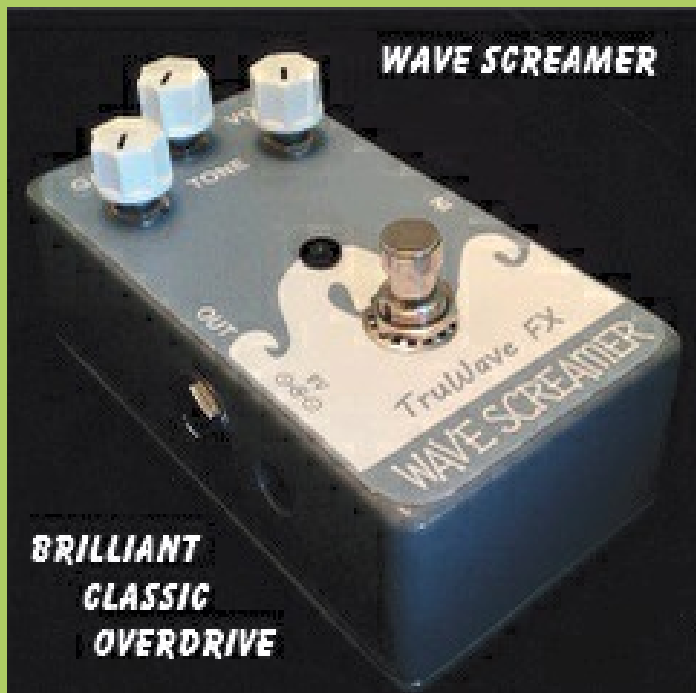

TRUWAVE  FX

WAVE SCREAMER OVERDRIVE

MADE IN USA

FEATURES:

- VINTAGE OVERDRIVE SOUND
- FAT, FULL TONE, WITH GREAT MID RANGE PRESENCE
- TONES FROM VINTAGE COLOR TO CRUNCHY OVERDRIVE
- ACHIEVE FULL GAIN WITHOUT INTRODUCING MUD, ALLOWING CHORD HARMONIES TO RING TRUE
- FET INPUT DESIGN ARCHITECTURE PRODUCING CONSISTENT TONE FROM PEDAL TO PEDAL
- TRUE BYPASS WITH ON/OFF LED
- 9 VOLT, LOW NOISE SUPPLY MAINTAINS SOUND QUALITY THROUGH OUT BATTERY LIFE CYCLE
- DIE CAST ALUMINUM CASE

INTRODUCTION

New from TruWave FX comes the Wave Screamer Overdrive pedal, featuring the **Classic Tones of Rock and Roll**. With our easy to use gain / tone/ volume control configuration you can dial up drive tones, from beautifully transparent to crunchy overdrive, with great sustain and mid range dynamics! The Wave Screamer delivers the **Boutique Experience** with a versatile, full, dynamic tone without breaking the bank. **YOU'VE HEARD ALL THE HYPE, NOW HEAR THE TONE!**

HOW IT WORKS

The Wave Screamer incorporates an all analog design architecture featuring stable FET bias voltages and classic diode clipping. This, accompanied with our HIGH GAIN STAGE will produce a consistent, full, drive tone with all the crunch and sustain your guitar could desire. The player will enjoy a wide gain range, allowing them to achieve tones from vintage color to full on overdrive, while still allowing chord harmonies to ring true. Pairing the Wave Screamer with your favorite tube amps gain stage will perform stunningly well, providing drive for days, without introducing mud. Our engineers have the experience to deliver 21st century technology, with performance and a price unmatched by our competitors, accounting for battery condition, a/c noise interference and electrically noisy environments. TruWave FX pedals deliver consistently superior performance and **WE GUARANTEE IT! If you don't like what you hear simply return the pedal within 30 days for your money back. Have A Blast!**